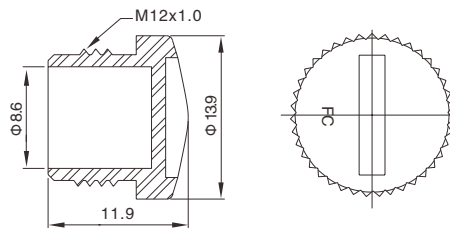

M12 Protection Cap for Male Connector

- Cover series: M12
- Gender: for Male
- Locking type: Fix screw
- Part No.: PCNM12x1.0-0

■ General information

Material:	PA+GF
O-ring:	FKM
Color:	Black
Degree of protection:	IP 67 in locked condition

M12 Protection Cap for Female Connector

- Cover series: M12
- Gender: for Female
- Locking type: Fix screw
- Part No.: PCSM12x1.0-1

■ General information

Material:	PA+GF
Color:	Black
Degree of protection:	IP 67 in locked condition