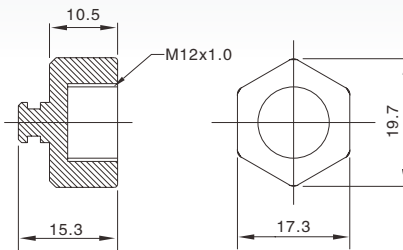

M12 Protection Cap for Male Connector

- Cover series: M12
- Gender: for Male
- Locking type: Fix screw
- Part No.: PCNM12x1.0-0

■ General information

Material:	PA+GF
O-ring:	FKM
Color:	Black
Degree of protection:	IP 67 in locked condition

M12 Protection Cap for Female Connector

- Cover series: M12
- Gender: for Female
- Locking type: Fix screw
- Part No.: PCSM12x1.0-1

■ General information

Material:	PA+GF
Color:	Black
Degree of protection:	IP 67 in locked condition