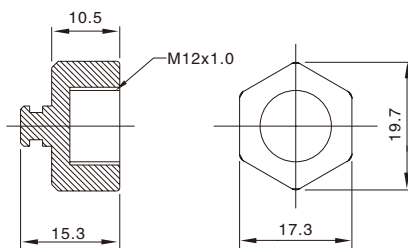

## M12 Protection Cap for Male Connector

- Cover series: M12
- Gender: for Male
- Locking type: Fix screw
- Part No.: PCNM12x1.0-0

### General information

Material:	PA+GF
O-ring:	FKM
Color:	Black
Degree of protection:	IP68 in locked condition

## M12 Protection Cap for Female Connector

- Cover series: M12
- Gender: for Female
- Locking type: Fix screw
- Part No.: PCSM12x1.0-1

## M12 Protection Cap for Male Connector

- Cover series: M12
- Gender: for Male
- Locking type: Fix screw
- Part No.: PCNM12x1.0-2