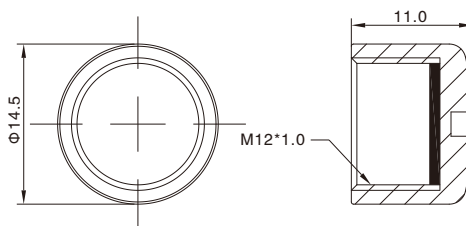

M12 Protection Cap for Male Connector

- Cover series: M12
- Gender: for Male
- Locking type: Fix screw
- Part No.: PCNM12x1.0-2

General information

Material:	PA+GF
O-ring:	FKM
Color:	Black
Degree of protection:	IP68 in locked condition