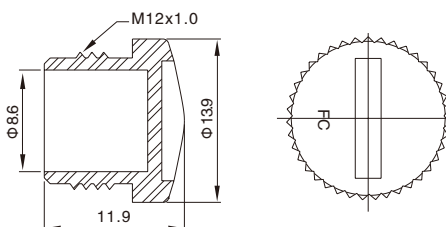

## M12 Protection Cap for Male Connector

- Cover series: M12
- Gender: for Male
- Locking type: Fix screw
- Part No.: PCNM12x1.0-0

### General information

Material:	PA+GF
O-ring:	FKM
Color:	Black
Degree of protection:	IP68 in locked condition

## M12 Protection Cap for Female Connector

- Cover series: M12
- Gender: for Female
- Locking type: Fix screw
- Part No.: PCSM12x1.0-1